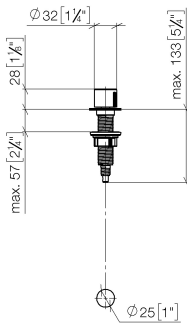

## Strainer waste with control handle - Matte Black

ELIO

10 712 970

- control for single basin
- including adapter for Bowden cable

Fits ELIO, ENO, MEM, META SQUARE, SYNC and TARA ULTRA

Fits: ELIO, MEM, ENO, SYNC, TARA ULTRA, META SQUARE

	Matte Black	10 712 970-33
	Chrome	10 712 970-00
	Brushed Platinum	10 712 970-06
	Platinum	10 712 970-08
	Durabross (23kt Gold)	10 712 970-09
	Dark Chrome	10 712 970-19
	Brushed Durabross (23kt Gold)	10 712 970-28
	Brushed Champagne (22kt Gold)	10 712 970-46
	Champagne (22kt Gold)	10 712 970-47
	Brushed Chrome	10 712 970-93
	Brushed Dark Platinum	10 712 970-99

10 712 970

mm [inches]

10 712 970

Parts for other finishes can be found here: [Chrome](#)

**Spare parts list**

No.	Item Number	Name	Quantity used	Delivery time
1	09 20 97 030-33	handle	1	2
2	90 12 12 002 00 90	fixing cap	1	2
3	09 27 87 011-33	rosette	1	2
4	09 14 10 042 90	seal	1	2
5	09 29 06 087-33	spindle	1	-
Spare part can no longer be ordered, please order the replacement item				
6	04 30 01 029 00 90	adaptor	1	2
7	09 24 03 175 90	adaptor	1	2
8	09 11 10 073-07	connection	1	30
9	09 11 10 074-07	connection	1	30
10	09 11 10 079-07	connection	1	30
11	09 30 11 087 90	disc	1	2
12	09 23 30 024-07	nut	1	30