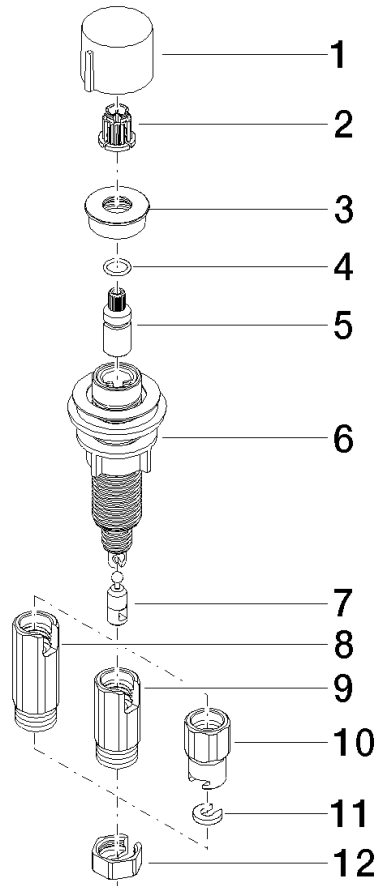

## Strainer waste with control handle - Matte Black

ELIO

10 712 970

- control for single basin
- including adapter for Bowden cable

Fits ELIO, ENO, MEM, META SQUARE, SYNC and TARA ULTRA

Fits: ELIO, MEM, ENO, SYNC, TARA ULTRA, META SQUARE

	Matte Black	10 712 970-33
	Chrome	10 712 970-00
	Brushed Platinum	10 712 970-06
	Platinum	10 712 970-08
	Durabross (23kt Gold)	10 712 970-09
	Dark Chrome	10 712 970-19
	Brushed Durabross (23kt Gold)	10 712 970-28
	Brushed Champagne (22kt Gold)	10 712 970-46
	Champagne (22kt Gold)	10 712 970-47
	Brushed Chrome	10 712 970-93
	Brushed Dark Platinum	10 712 970-99

10 712 970

mm [inches]

10 712 970

Parts for other finishes can be found here: [Chrome](#)

**Spare parts list**

No.	Item Number	Name	Quantity used	Delivery time
1	09 20 97 030-33	handle	1	2
2	90 12 12 002 00 90	fixing cap	1	2
3	09 27 87 011-33	rosette	1	2
4	09 14 10 042 90	seal	1	2
5	09 29 06 087-33	spindle	1	-
Spare part can no longer be ordered, please order the replacement item				
6	04 30 01 029 00 90	adaptor	1	2
7	09 24 03 175 90	adaptor	1	2
8	09 11 10 073-07	connection	1	30
9	09 11 10 074-07	connection	1	30
10	09 11 10 079-07	connection	1	30
11	09 30 11 087 90	disc	1	2
12	09 23 30 024-07	nut	1	30